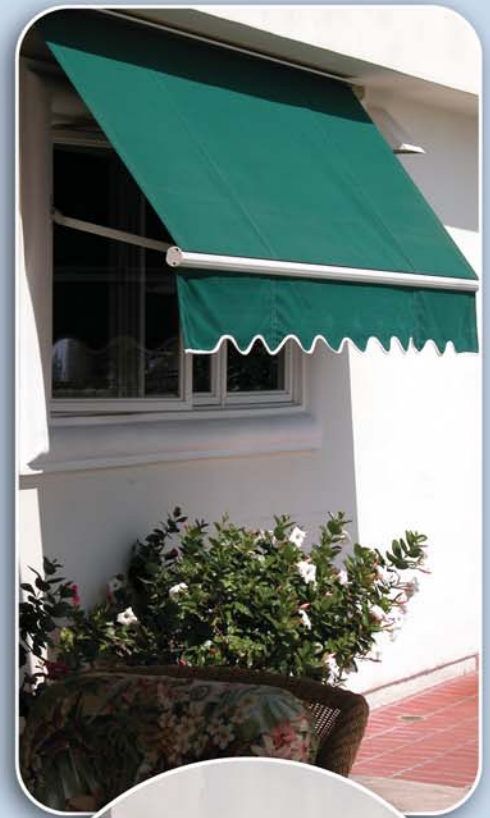

CADETTE

Retractable Window Awnings

- Spring Tensioned Pivoting Arms / Projections of: 1'6", 2'0", 2'6", 3'0", 3'6" & 4'0"
- Arms Rotate Almost Flat Against Wall for Maximum Shading and Privacy
- Custom Made Widths Up to 15' Wide
- 4" x 5" Aluminum Hood to Protect and Conceal Fabric
- Powder Coated Finishes: White, Beige & Bronze
- Motorized, Manual with Crank or Web Control (Interior Manual Control)
- Durable Design Combines the Ultimate in Solar Protection and Reliability